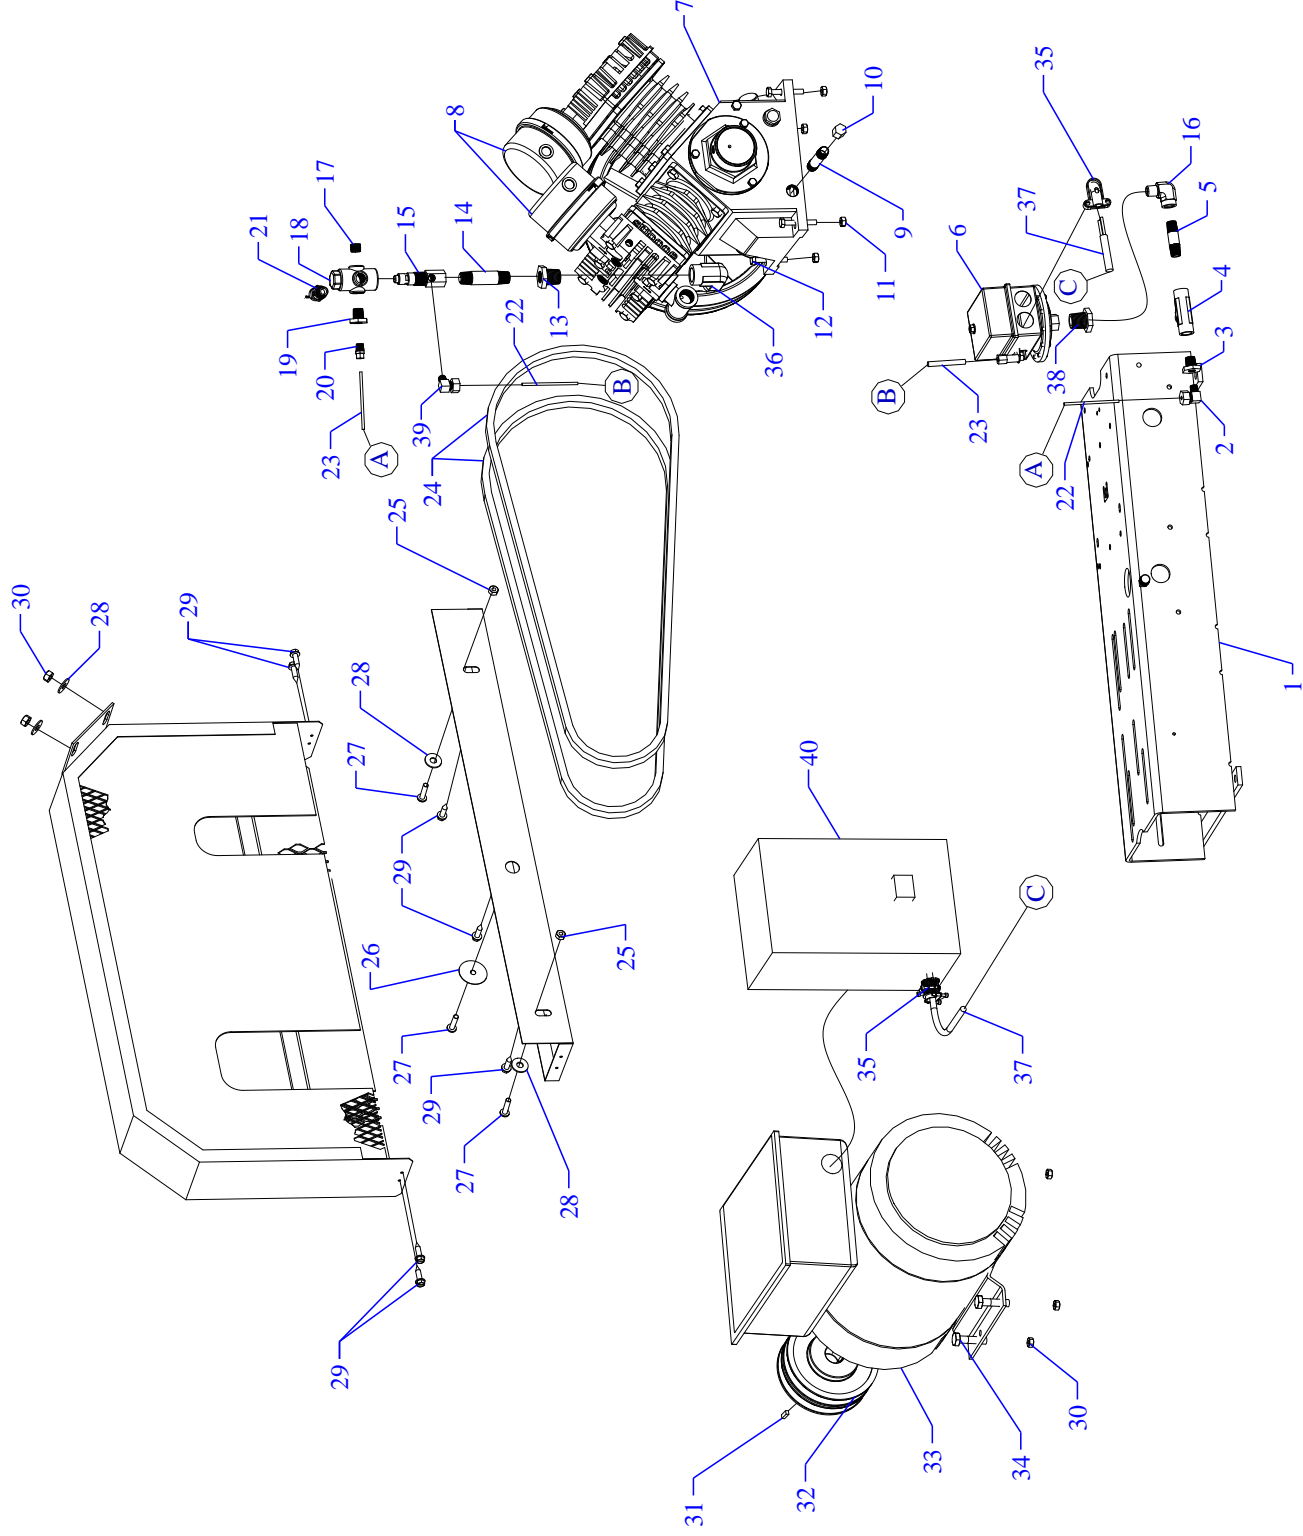

MODEL : GC5S - BS WITH OPTIONAL ACGJ

JENNY PRODUCTS, INC.
 850 N. Pleasant Ave.
 Somerset, Pennsylvania 15501

Parts List for Model GC5S-BS Single Phase With ACGJ

NOTE: The quantity number indicates the total number of pieces required for a complete unit repair.

When ordering parts give compressor model, serial number and part number. Order assemblies when possible.

<u>REF. NO.</u>	<u>PART NO.</u>	<u>DESCRIPTION</u>	<u>QTY.</u>
1	320-1037	BASE PLATE 20 X 8 ASSY ELECTRIC	1
2	121-1031	ELBOW,MALE,COMPRESSION,BR,1/8TBX1/8"NPTM	1
3	122-1064	BUSHING,REDUCER,HEX,ST,PLTD,1/4" X 1/8"N	1
4	122-1123	TEE,FEMALE,MI,PLATED,1/4"NPTF	1
5	122-1137	NIPPLE,CLOSE,STEEL,SCH 40,PLATED,1/4"	1
6	140-1079	SWITCH,PSI,2HP,30-40#,UNLOADER,PAV 14-60	1
7	421-1821	PUMP,CMPRSR,PISTON,REPLCMT,BLUE,GC	1
8	320-1121	FILTER,W/DECALS,ASSY,G154S	2
9	122-1037	NIPPLE,STEEL,SCH 40,3/8" X 2" L	1
10	122-1084	CAP,FEMALE,MI,3/8"NPT	1
11	120-1116	NUT,LOCK,FLANGE,HEX,SERR,ST,PLTD,1/4-20	4
12	120-1220	SCREW,CAP,HEXHD,GR5,ST,PLD,1/4-20X1-3/4	4
13	122-1069	BUSHING,REDUCER,HEX,ST,PLTD,1/2" X 3/8"N	1
14	122-1142	NIPPLE,STEEL,SCH 40,PLATED,3/8" X 2" L	1
15	141-1034	VALVE,CHECK,INSERT,1/2"M X3/8"F,W/1/8"PT	1
16	121-1049	ELBOW,STREET,BRASS,1/4"NPT	1
17	122-1045	PLUG,SOCKET,HEX,ST,PLTD,1/4" NPT	1
18	220-1059	BLOCK,MANIFOLD,AL,5 PORT,SPRINKLER,MC-5S	1
19	122-1064	BUSHING,REDUCER,HEX,ST,PLTD,1/4" X 1/8"N	1
20	121-1024	CONNECTOR,MALE,COMPRESSION,BR,1/8TBX1/8"	1
21	141-1006	VALVE,SAFETY,NON-CODE,1/4",65 PSI,SV65	1
22	121-1051	TUBING,COPPER,ROLL,1/8"X50'	2FT
23	121-1062	TUBING,COPPER,PRE-CUT,1/4"X18"LONG	1

Parts List for Model GC5S-BS Single Phase With ACGJ

NOTE: The quantity number indicates the total number of pieces required for a complete unit repair.

When ordering parts give compressor model, serial number and part number. Order assemblies when possible.