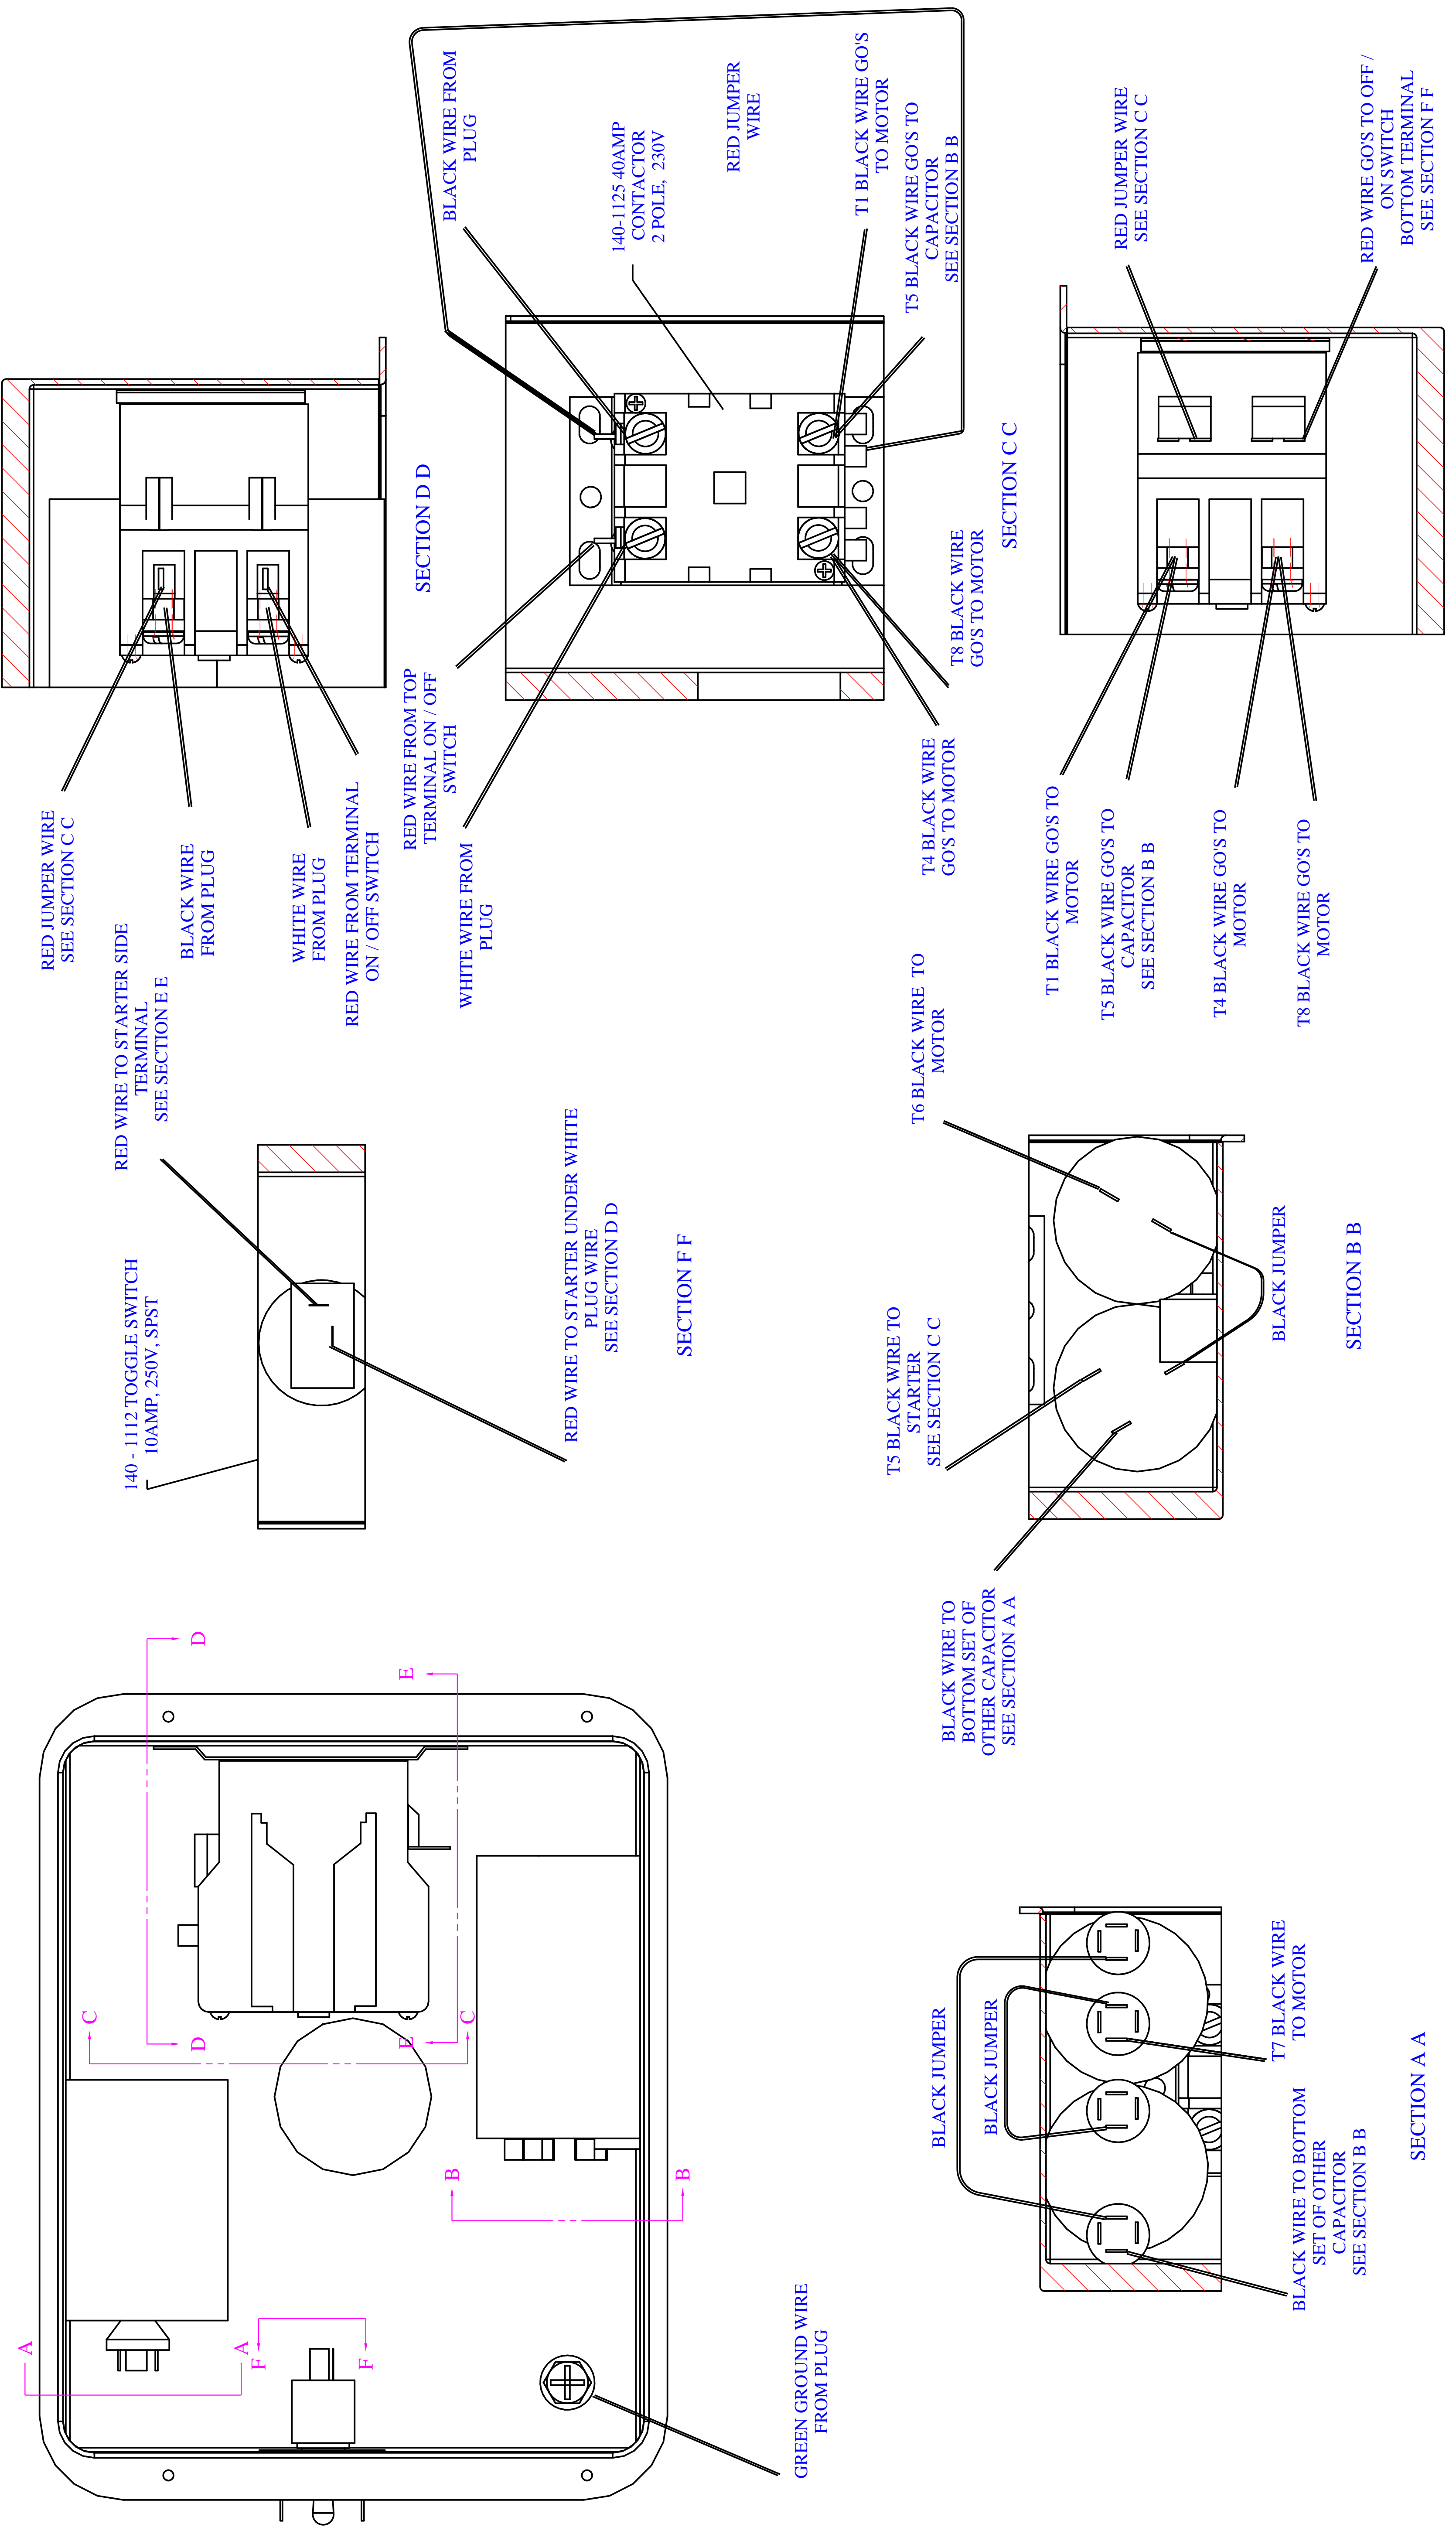

Parts List for Model GC5S-BS Single Phase With ACGJ

NOTE: The quantity number indicates the total number of pieces required for a complete unit repair.

When ordering parts give compressor model, serial number and part number. Order assemblies when possible.

<u>REF. NO.</u>	<u>PART NO.</u>	<u>DESCRIPTION</u>	<u>QTY.</u>
24	154-4L540	BELT,VEE,A43,4L-540	2
25	120-1116	NUT,LOCK,FLANGE,HEX,SERR,ST,PLTD,1/4-20	2
26	120-1072	WASHER,FENDER,ST,PLATED,1/4"X1-1/2"OD	1
27	120-1267	SCREW,PAN HD,PHIL,STEEL,PLTD,1/4-20 X 1"	3
28	120-1075	WASHER,FLAT,STEEL,PLATED,5/16"	4
29	120-1177	SCREW,SELF DRILL,HEX,ST,PL,12 X 3/4	7
30	120-1119	NUT,LOCK,FLANGE,HEX,SERR,ST,PLTD,5/16-18	6
31	120-1108	KEY,STEEL,BLACK,3/16X3/16X 1-1/2" LENGTH	1
32	154-1187	PULLEY,CI,DG,SK,8.0PDB,2B80SK	1
33	130-1089	MOTOR,5HP,230/60/1,1735RPM,ODP,TOP BOX	1
34	120-1018	SCREW,FLANGE,HEX,SERR,ST,PLD,5/16-18X3/4	4
35	123-1032	CONNECTOR,CABLE,BX,90 DEG,3/8"	2
36	122-1052	ELBOW,STREET,MI,PLTD,90 DEG,1/2"NPT	1
37	123-1003	WIRE,ASSY,BX,14/2,WITH GROUND	2FT
38	121-1169	BUSHING,REDUCER,HEX,BR,1/4"NPTFX3/8"NPTM	1
39	121-1032	ELBOW,MALE,COMPRESSION,BR,1/4TBX1/8"NPTM	1
40	330-1021-01	MAG STR 25A 1P200/208/230 REP MGSA-1-230	1
NOT SHOWN	105-1209	OIL,PUMP,SYNTHETIC,BLUE,1 QUART,ESQ	1
NOT SHOWN	610-1226	KIT,FILTER,ASSY,G154,PKG OF 4,G154P	1

WIRING DIAGRAM 5HP MOTOR BOX

ALL INTERNAL PARTS MUST BE SUPPLIED BY MOTOR MANUFACTURER

SECTION E E