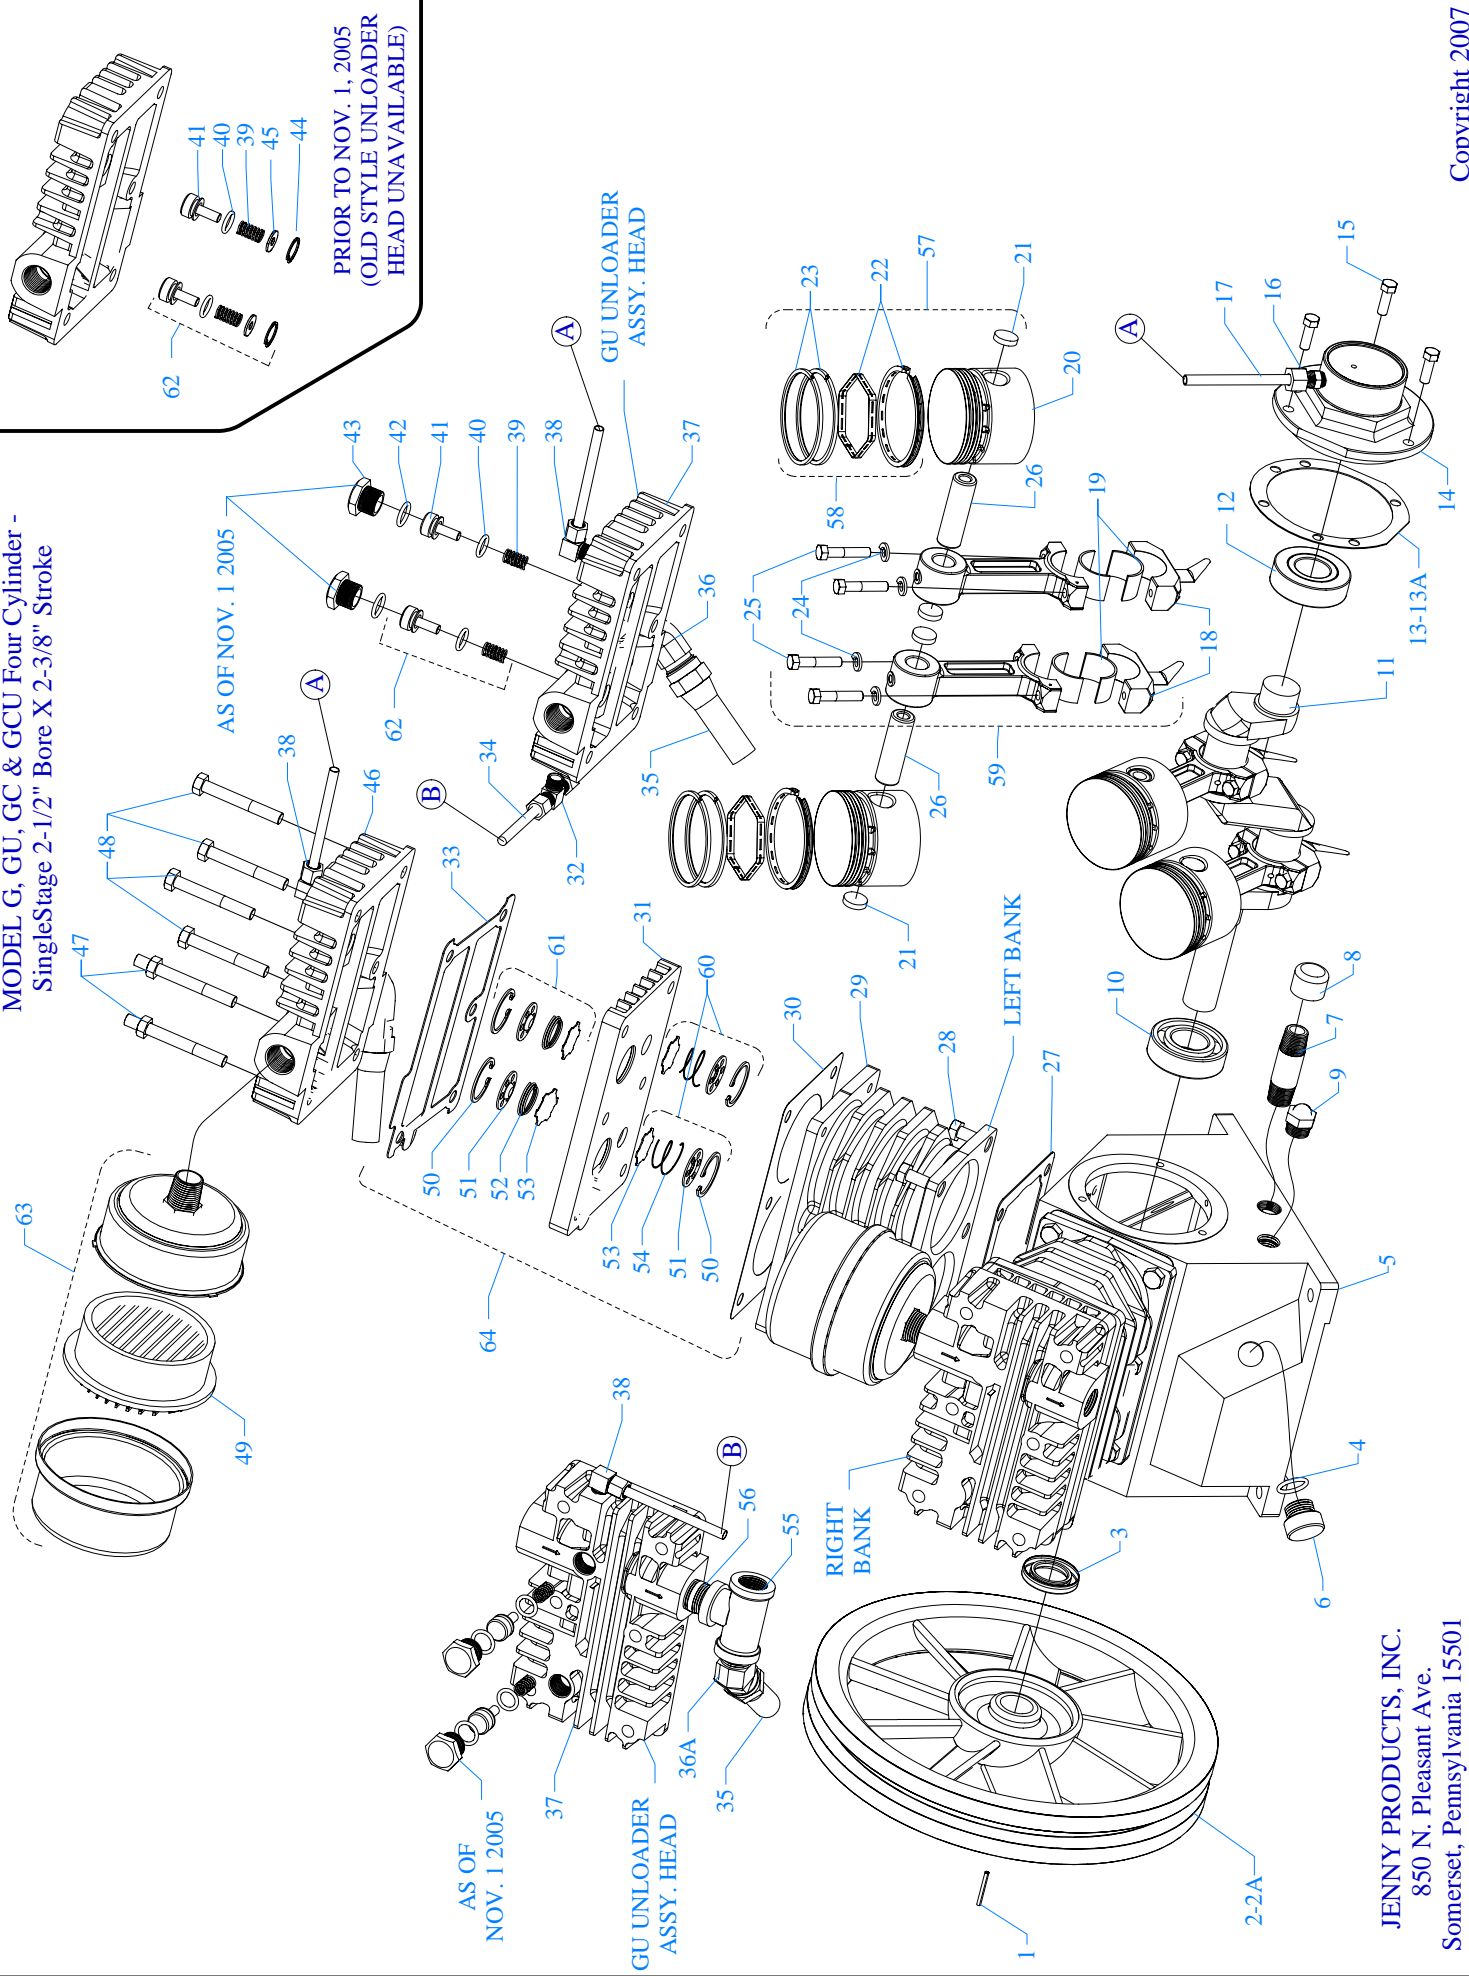

**MODEL G, GU, GC & GCU Four Cylinder -
Single Stage 2-1/2" Bore X 2-3/8" Stroke**

JENNY PRODUCTS, INC.
850 N. Pleasant Ave.
Somerset, Pennsylvania 15501

Parts List for Model G, MG, GU, MGU, GC, & GCU Assembly

NOTE: The quantity number indicates the total number of pieces required for a complete unit repair.

When ordering parts give compressor model, serial number and part number. Order assemblies when possible.

<u>REF. NO.</u>	<u>PART NO.</u>	<u>DESCRIPTION</u>	<u>QTY.</u>
1	120-1163	PIN,ROLLED,COILED,STL,BLK,1/4ODX1L,K25	1
2	220-1095	FLYWHEEL,G PUMP,CI,10-3/8,2 GROOVE,L23A	1
2A	220-1090	FLYWHEEL,GT PUMP,CI,13-1/4,2 GROOVE,G23	1
3	150-1036	SEAL,OIL,LIP,SINGLE,0.875 DIA,K11E	1
4	104-1016	RING,O,BUNA-N,5/8"IDX13/16"ODX3/32"THK	1
5	220-1034	CRANKCASE,Y PUMP,CI,MACHINED,Y1A	1
6	610-1029	PLUG,CRANKCASE,FILL,OIL,W/O-RING,K14	1
7	122-1037	NIPPLE,STEEL,SCH 40,3/8" X 2" L	1
8	122-1084	CAP,FEMALE,MI,3/8"NPT	1
9	160-1052	GAUGE,SIGHT,LEVEL,OIL,1/2"NPT	1
10	150-1000	BEARING,BALL,K9	1
11	220-1079	CRANKSHAFT,G PUMP,CI,MACHINED,D20	1
12	150-1008	BEARING,BALL,L9	1
13	104-1000-01	GASKET,CAP,BEARING,F&K&G PUMP,1/32THK,L3	1
13A	104-1000-02	GASKET,CAP,BEARING,F&K&G PUMP,1/64THK,L4	1
14	220-1076	CAP,BEARING,D PUMP,CI,MACHINED,D2	1
15	120-1004	SCREW,CAP,HEXHD,GR5,ST,BLK,1/4-20X3/4	3
16	121-1025	CONNECTOR,MALE,COMPRESSION,BR,1/4TBX1/8"	1
17	610-1137	TUBE,BREATHER,CU,BENT,MGU&GCU&GTU,L18	1
18	310-1043	ROD,CONNECTING,W/BEARNG INSERT,L21L&L21K	4
19	150-1011	BEARING,ROD,CONNECTING,PUMP,F,K,G	8
20	220-1005	PISTON,PUMP,ALUMINUM,MACHINED,K32	4
21	104-1103	BUMPER,WRIST PIN,PLASTIC,K36A	8